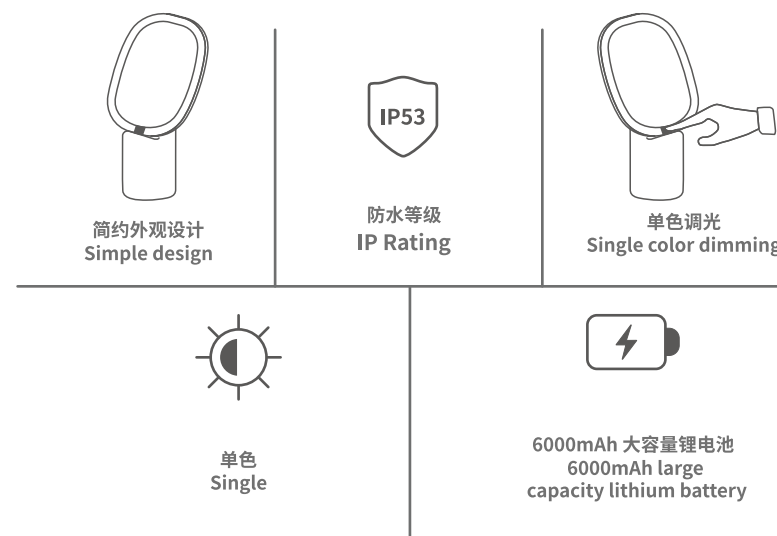

Lifespan: 50,000 hours

332mm

开/关: 短触碰开关
调光: 长按开关

- On / Off: short touch
- Dimming: long touch

多种充电方式
Multiple charging modes

充电插头
Plug

电脑
PC

充电宝
Power Bank