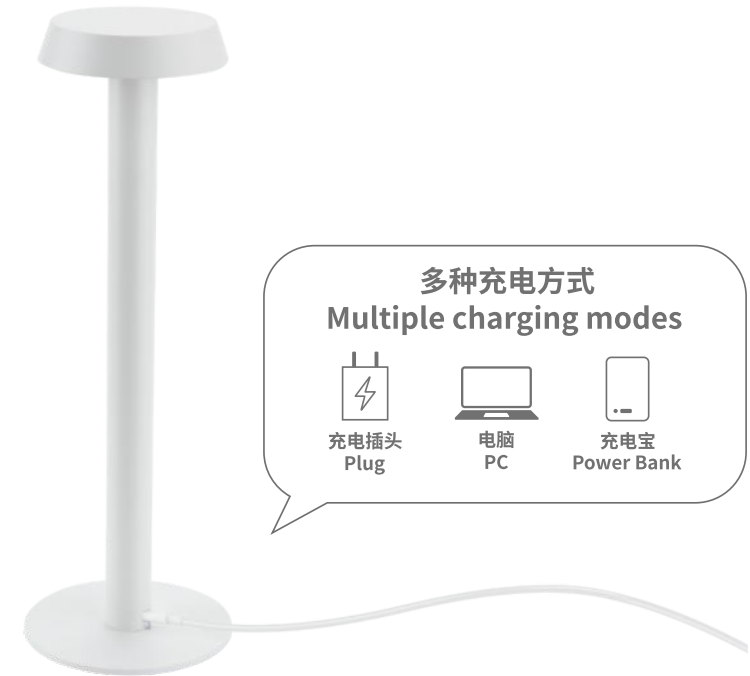

简洁典雅的外观设计
Simple design

防眩发光
Central lighting

防水等级
IP Rating

色温1800K-4000K 可调
Color temperature
changeable
1800~4000K

双色调光
Double color dimming

6600mAh 大容量锂电池
6600mAh large
capacity lithium battery