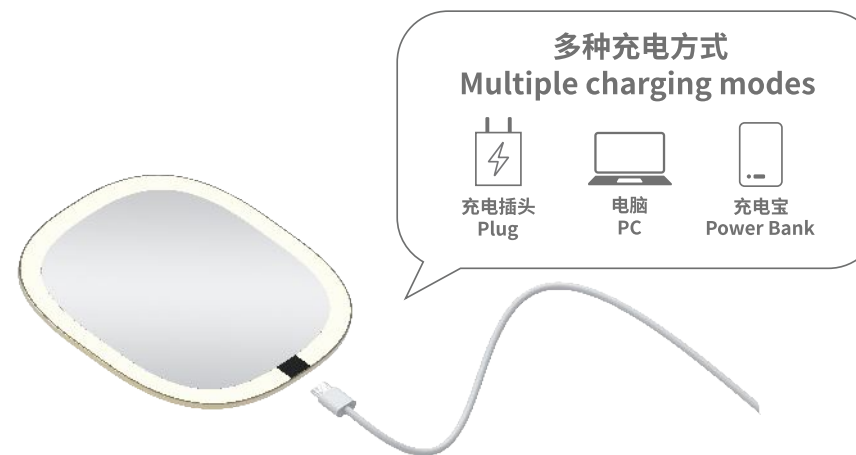

Lifespan: 50,000 hours

332mm

开/关: 短触碰开关
调光: 长按开关

- On / Off: short touch
- Dimming: long touch

多种充电方式
Multiple charging modes

充电插头
Plug

电脑
PC

充电宝
Power Bank